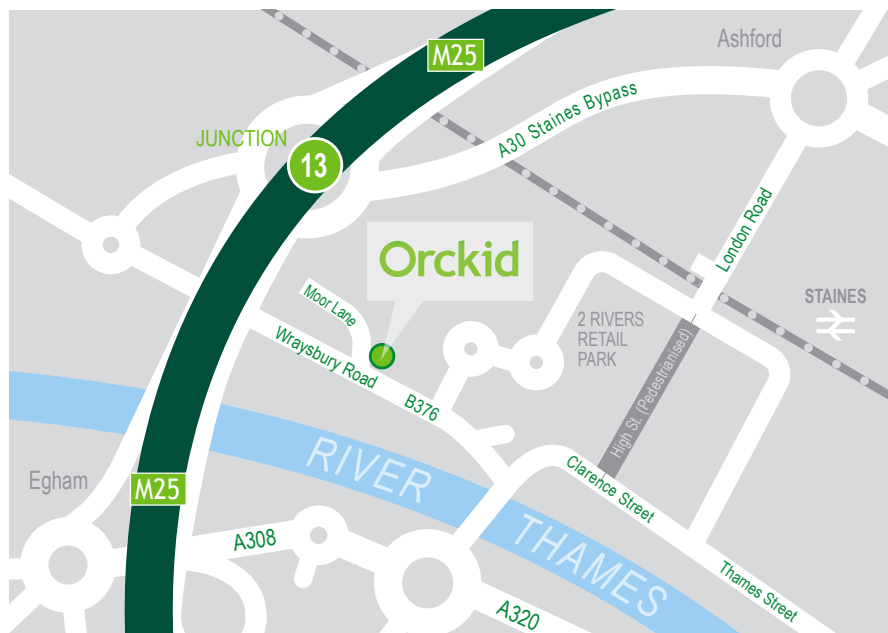

Area map

Local map

Address

The Old Station
Moor Lane
Staines
Middlesex
TW18 4BB

Location

We are located in Staines, Middlesex, just off junction 13 of the M25. Heathrow airport is just five miles away, while central London (Waterloo) is just 30 minutes by train from Staines station.

Directions

From the M25 Junction 13, follow the signs to WRAYSBURY.

At the first roundabout, turn Left towards STAINES.

Follow B376 Wraysbury Rd for about 1/2 a mile, where you will see Moor Lane on the left. You'll see our building, it's right on the corner and has Orckid written on it in 3ft high letters! Our car park entrance is off of Wraysbury Gardens.