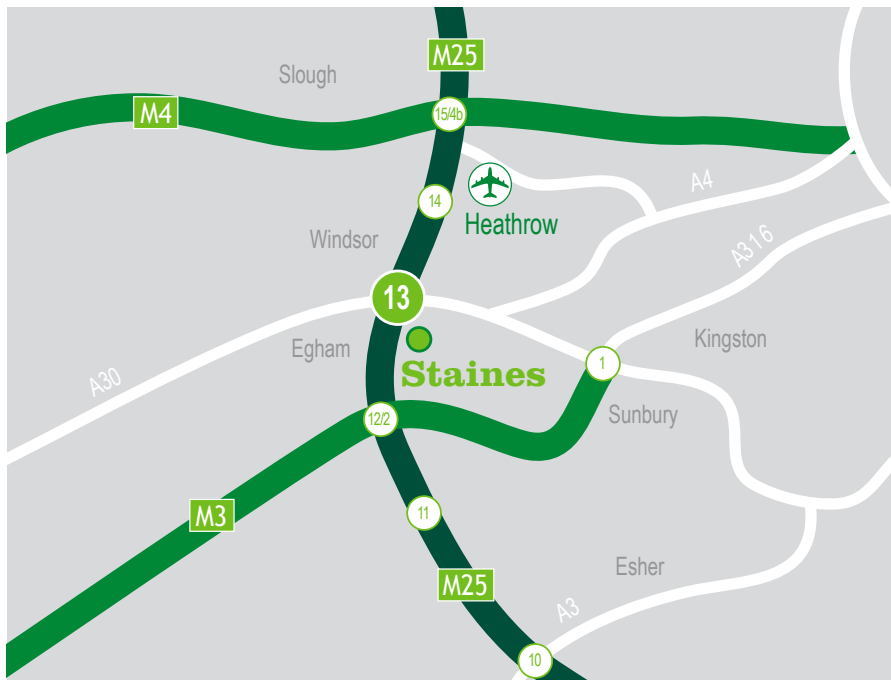

Area map

Local map

Address

The Old Station
Moor Lane
Staines
Middlesex
TW18 4BB

Location

We are located in Staines, Middlesex, just off junction 13 of the M25. Heathrow airport is just five miles away, while central London (Waterloo) is just 30 minutes by train from Staines station.

Directions

From the M25 Junction 13, follow the signs to WRAYSBURY.

At the first roundabout, turn Left towards STAINES.

Follow B376 Wraysbury Rd for about 1/2 a mile, where you will see Moor Lane on the left. You'll see our building, it's right on the corner and has Orckid written on it in 3ft high letters! Our car park entrance is off of Wraysbury Gardens.